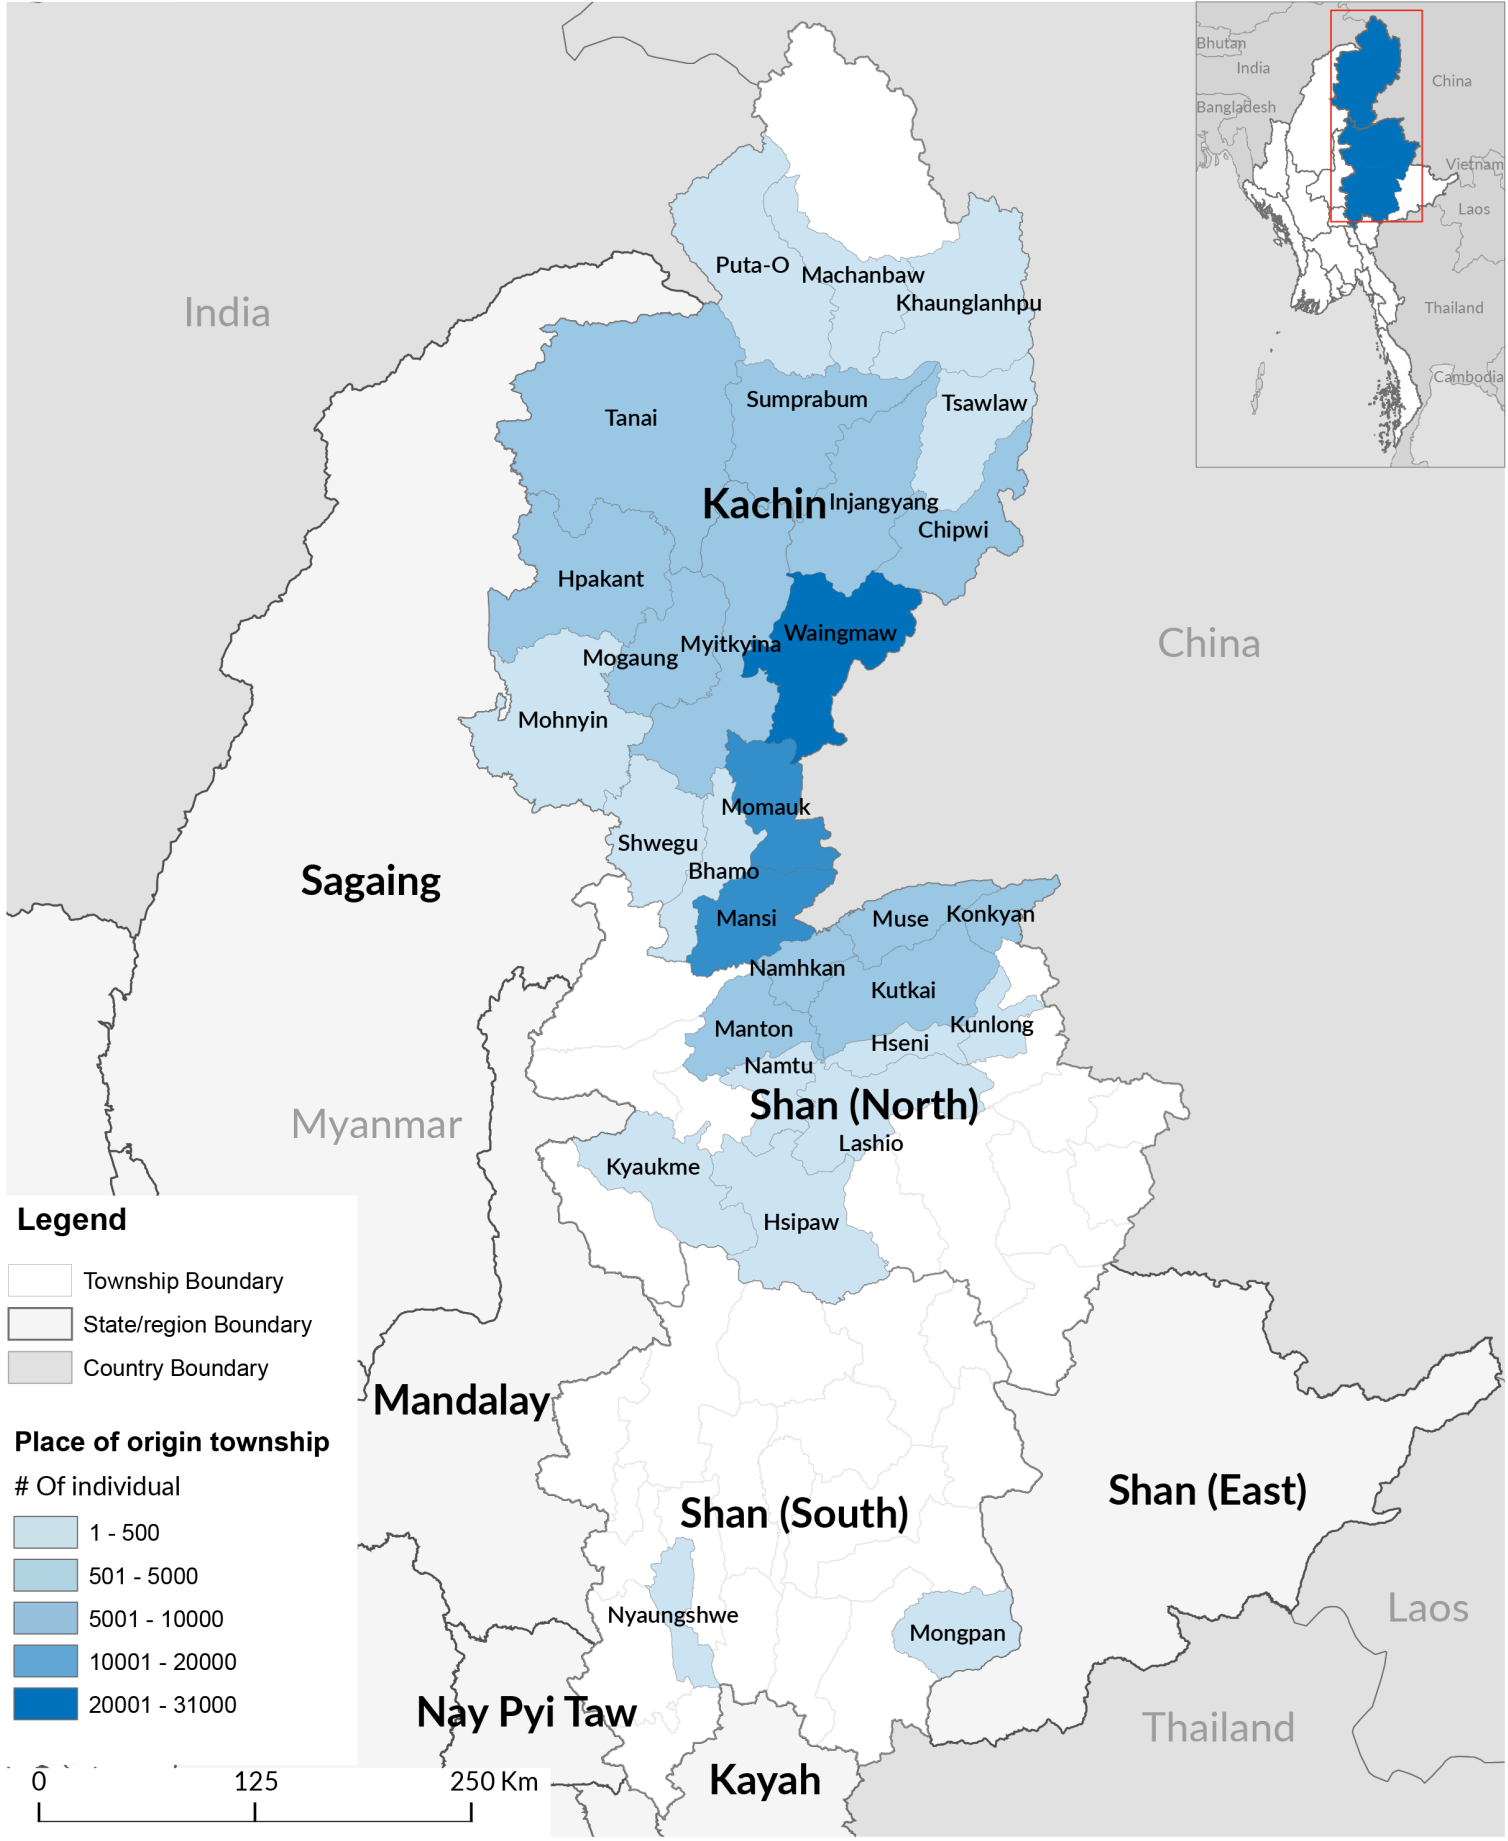

# 'Place of origin' townships of displaced population

Location: Kachin, Shan State (North) & Shan State (South) (as of November 2022)

Data Source(s): UNHCR Myanmar; MIMU Myanmar Map Producer: IM unit Yangon. The map only depicts IDPs who are currently in Kachin or Shan State (North)  
 Disclaimer : The boundaries and names shown and the designations used on this map do not imply official endorsement or acceptance by the United Nations.